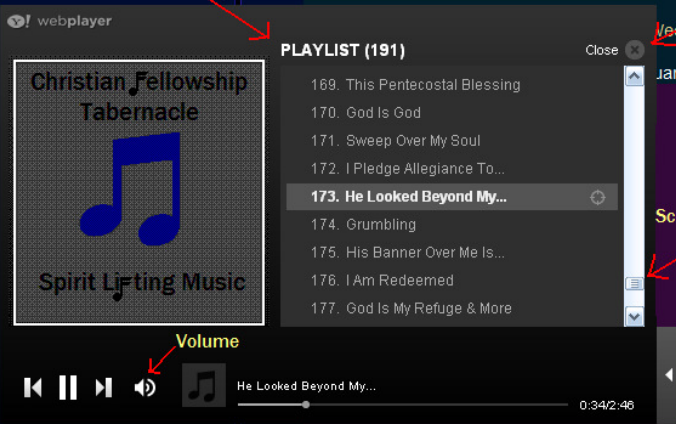

### Help For Basic Flash Player Controls

[www.singing.christianfellowshiptabernacle.org](http://www.singing.christianfellowshiptabernacle.org)

- ▶ [Let The Death Angel Pass](#) Brother Tim Quarles
- ▶ [I Love You Written In Red](#) Sister Rea
- ▶ [I Want To Live Just For Him](#) Brother Larry Hale
- ▶ [Sometimes I Want To Go...](#) Sister Davina

Click here to hide or view player.

Help Figure 2

Playlist view is now in open position. Use scroll bar to view all the songs in the list. Click on any song to play.

Close playlist view click here.

Hold down mouse button to scroll down through the list.